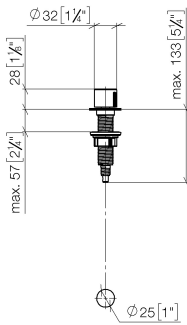

Strainer waste with control handle - Matte Black

ELIO

10 712 970

- control for single basin
- including adapter for Bowden cable

Fits ELIO, ENO, MEM, META SQUARE, SYNC and TARA ULTRA

Fits: ELIO, MEM, ENO, SYNC, TARA ULTRA, META SQUARE

	Matte Black	10 712 970-33
	Chrome	10 712 970-00
	Brushed Platinum	10 712 970-06
	Platinum	10 712 970-08
	Durabross (23kt Gold)	10 712 970-09
	Dark Chrome	10 712 970-19
	Brushed Durabross (23kt Gold)	10 712 970-28
	Brushed Champagne (22kt Gold)	10 712 970-46
	Champagne (22kt Gold)	10 712 970-47
	Brushed Chrome	10 712 970-93
	Brushed Dark Platinum	10 712 970-99

10 712 970

mm [inches]

10 712 970

Parts for other finishes can be found here: [Chrome](#)

Spare parts list

No.	Item Number	Name	Quantity used	Delivery time
1	09 20 97 030-33	handle	1	2
2	90 12 12 002 00 90	fixing cap	1	2
3	09 27 87 011-33	rosette	1	2
4	09 14 10 042 90	seal	1	2
5	09 29 06 087-33	spindle	1	-
Spare part can no longer be ordered, please order the replacement item				
6	04 30 01 029 00 90	adaptor	1	2
7	09 24 03 175 90	adaptor	1	2
8	09 11 10 073-07	connection	1	30
9	09 11 10 074-07	connection	1	30
10	09 11 10 079-07	connection	1	30
11	09 30 11 087 90	disc	1	2
12	09 23 30 024-07	nut	1	30