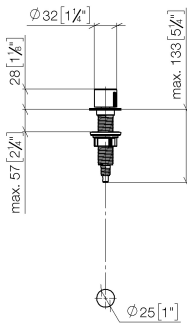

**Strainer waste with control handle - Brushed Champagne (22kt Gold)**

ELIO

10 712 970

- control for single basin
- including adapter for Bowden cable

Fits ELIO, ENO, MEM, META SQUARE, SYNC and TARA ULTRA

Fits: ELIO, MEM, ENO, SYNC, TARA ULTRA, META SQUARE

	Brushed Champagne (22kt Gold)	10 712 970-46
	Chrome	10 712 970-00
	Brushed Platinum	10 712 970-06
	Platinum	10 712 970-08
	Durabross (23kt Gold)	10 712 970-09
	Dark Chrome	10 712 970-19
	Brushed Durabross (23kt Gold)	10 712 970-28
	Matte Black	10 712 970-33
	Champagne (22kt Gold)	10 712 970-47
	Brushed Chrome	10 712 970-93
	Brushed Dark Platinum	10 712 970-99

10 712 970

mm [inches]

10 712 970

Parts for other finishes can be found here: [Chrome](#)

**Spare parts list**

No.	Item Number	Name	Quantity used	Delivery time
1	09 20 97 030-46	handle	1	60
2	90 12 12 002 00 90	fixing cap	1	2
3	09 27 87 011-46	rosette	1	30
4	09 14 10 042 90	seal	1	2
5	09 29 06 087-46	spindle	1	-
Spare part can no longer be ordered, please order the replacement item				
6	04 30 01 029 00 90	adaptor	1	2
7	09 24 03 175 90	adaptor	1	2
8	09 11 10 073-07	connection	1	30
9	09 11 10 074-07	connection	1	30
10	09 11 10 079-07	connection	1	30
11	09 30 11 087 90	disc	1	2
12	09 23 30 024-07	nut	1	30