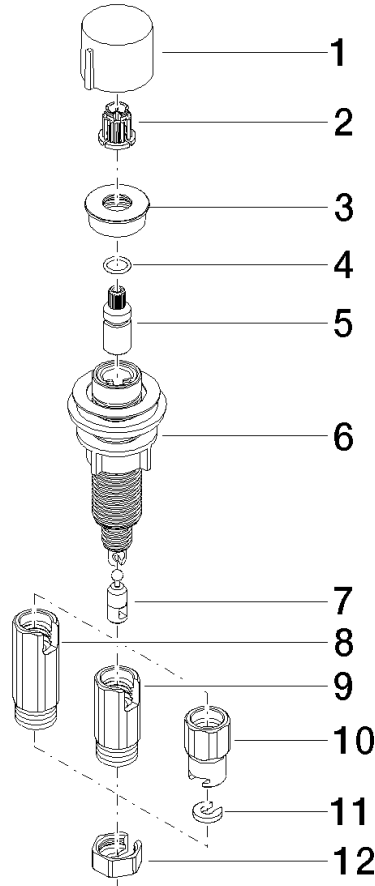

**Strainer waste with control handle - Brushed Champagne (22kt Gold)**

ELIO

10 712 970

- control for single basin
- including adapter for Bowden cable

Fits ELIO, ENO, MEM, META SQUARE, SYNC and TARA ULTRA

Fits: ELIO, MEM, ENO, SYNC, TARA ULTRA, META SQUARE

	Brushed Champagne (22kt Gold)	10 712 970-46
	Chrome	10 712 970-00
	Brushed Platinum	10 712 970-06
	Platinum	10 712 970-08
	Durabross (23kt Gold)	10 712 970-09
	Dark Chrome	10 712 970-19
	Brushed Durabross (23kt Gold)	10 712 970-28
	Matte Black	10 712 970-33
	Champagne (22kt Gold)	10 712 970-47
	Brushed Chrome	10 712 970-93
	Brushed Dark Platinum	10 712 970-99

10 712 970

mm [inches]

10 712 970

Parts for other finishes can be found here: [Chrome](#)

**Spare parts list**

No.	Item Number	Name	Quantity used	Delivery time
1	09 20 97 030-46	handle	1	60
2	90 12 12 002 00 90	fixing cap	1	2
3	09 27 87 011-46	rosette	1	30
4	09 14 10 042 90	seal	1	2
5	09 29 06 087-46	spindle	1	-
Spare part can no longer be ordered, please order the replacement item				
6	04 30 01 029 00 90	adaptor	1	2
7	09 24 03 175 90	adaptor	1	2
8	09 11 10 073-07	connection	1	30
9	09 11 10 074-07	connection	1	30
10	09 11 10 079-07	connection	1	30
11	09 30 11 087 90	disc	1	2
12	09 23 30 024-07	nut	1	30