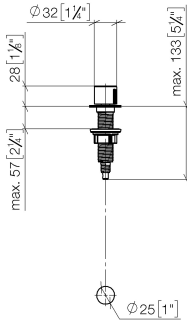

Strainer waste with control handle - Brushed Dark Platinum

ELIO

10 712 970

- control for single basin
- including adapter for Bowden cable

Fits ELIO, ENO, MEM, META SQUARE, SYNC and TARA ULTRA

Fits: ELIO, MEM, ENO, SYNC, TARA ULTRA, META SQUARE

	Brushed Dark Platinum	10 712 970-99
	Chrome	10 712 970-00
	Brushed Platinum	10 712 970-06
	Platinum	10 712 970-08
	Durabrand (23kt Gold)	10 712 970-09
	Dark Chrome	10 712 970-19
	Brushed Durabrand (23kt Gold)	10 712 970-28
	Matte Black	10 712 970-33
	Brushed Champagne (22kt Gold)	10 712 970-46
	Champagne (22kt Gold)	10 712 970-47
	Brushed Chrome	10 712 970-93

10 712 970

mm [inches]

10 712 970

Parts for other finishes can be found here: [Chrome](#)

Spare parts list

No.	Item Number	Name	Quantity used	Delivery time
1	09 20 97 030-99	handle	1	30
2	90 12 12 002 00 90	fixing cap	1	2
3	09 27 87 011-99	rosette	1	30
4	09 14 10 042 90	seal	1	2
5	09 29 06 087-99	spindle	1	-
Spare part can no longer be ordered, please order the replacement item				
6	04 30 01 029 00 90	adaptor	1	2
7	09 24 03 175 90	adaptor	1	2
8	09 11 10 073-07	connection	1	30
9	09 11 10 074-07	connection	1	30
10	09 11 10 079-07	connection	1	30
11	09 30 11 087 90	disc	1	2
12	09 23 30 024-07	nut	1	30