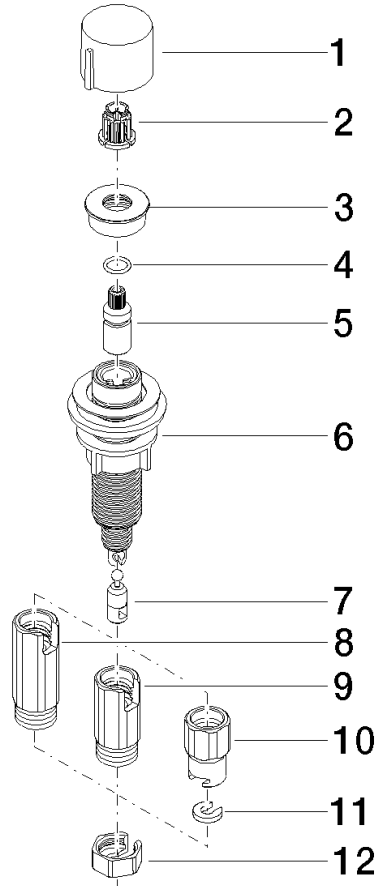

Strainer waste with control handle - Brushed Dark Platinum

ELIO

10 712 970

- control for single basin
- including adapter for Bowden cable

Fits ELIO, ENO, MEM, META SQUARE, SYNC and TARA ULTRA

Fits: ELIO, MEM, ENO, SYNC, TARA ULTRA, META SQUARE

	Brushed Dark Platinum	10 712 970-99
	Chrome	10 712 970-00
	Brushed Platinum	10 712 970-06
	Platinum	10 712 970-08
	Durabrand (23kt Gold)	10 712 970-09
	Dark Chrome	10 712 970-19
	Brushed Durabrand (23kt Gold)	10 712 970-28
	Matte Black	10 712 970-33
	Brushed Champagne (22kt Gold)	10 712 970-46
	Champagne (22kt Gold)	10 712 970-47
	Brushed Chrome	10 712 970-93

10 712 970

mm [inches]

10 712 970

Parts for other finishes can be found here: [Chrome](#)

Spare parts list

No.	Item Number	Name	Quantity used	Delivery time
1	09 20 97 030-99	handle	1	30
2	90 12 12 002 00 90	fixing cap	1	2
3	09 27 87 011-99	rosette	1	30
4	09 14 10 042 90	seal	1	2
5	09 29 06 087-99	spindle	1	-
Spare part can no longer be ordered, please order the replacement item				
6	04 30 01 029 00 90	adaptor	1	2
7	09 24 03 175 90	adaptor	1	2
8	09 11 10 073-07	connection	1	30
9	09 11 10 074-07	connection	1	30
10	09 11 10 079-07	connection	1	30
11	09 30 11 087 90	disc	1	2
12	09 23 30 024-07	nut	1	30