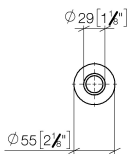

10 713 809

mm [inches]

10 713 809

Parts for other finishes can be found here: Brushed Platinum

Spare parts list

No.	Item Number	Name	Quantity used	Delivery time
1	09 28 10 141 90	sleeve	1	2
2	90 27 80 034 00-00	rosette	1	10
3	09 14 10 507 90	seal	1	2
4	90 21 33 052 00-00	Pushbutton	1	10
5	09 14 10 015 90	seal	1	2
6	90 24 01 033 00 90	ring	1	2
7	09 14 10 210 90	seal	1	2
8	04 30 01 186 00 90	sleeve	1	2