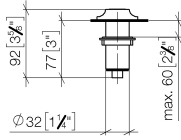

10 713 809

mm [inches]

10 713 809

Parts for other finishes can be found here: Brushed Platinum

Spare parts list

No.	Item Number	Name	Quantity used	Delivery time
1	09 28 10 141 90	sleeve	1	2
2	90 27 80 034 00-00	rosette	1	10
3	09 14 10 507 90	seal	1	2
4	90 21 33 052 00-00	Pushbutton	1	10
5	09 14 10 015 90	seal	1	2
6	90 24 01 033 00 90	ring	1	2
7	09 14 10 210 90	seal	1	2
8	04 30 01 186 00 90	sleeve	1	2