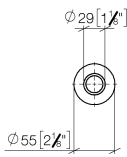

10 713 809

mm [inches]

10 713 809

Parts for other finishes can be found here: [Chrome](#)

### Spare parts list

No.	Item Number	Name	Quantity used	Delivery time
1	09 28 10 141 90	sleeve	1	2
2	90 27 80 034 00-06	rosette	1	-
Spare part can no longer be ordered, please order the replacement item				
3	09 14 10 507 90	seal	1	2
4	90 21 33 052 00-06	Pushbutton	1	-
Spare part can no longer be ordered, please order the replacement item				
5	09 14 10 015 90	seal	1	2
6	90 24 01 033 00 90	ring	1	2
7	09 14 10 210 90	seal	1	2
8	04 30 01 186 00 90	sleeve	1	2