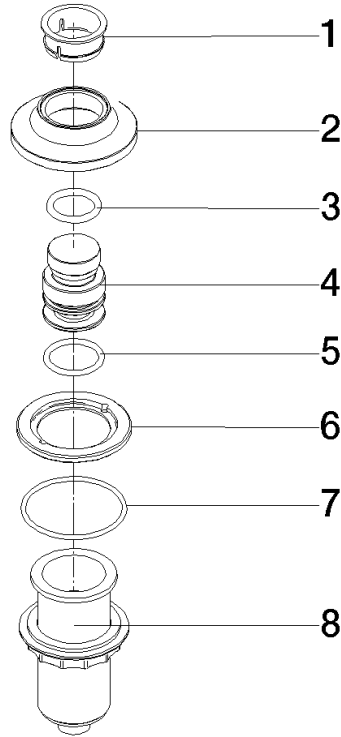

For more information go to www.insinkerator.com

	Durabrand (23kt Gold)	10 713 809-09
	Chrome	10 713 809-00
	Brushed Platinum	10 713 809-06
	Platinum	10 713 809-08
	Dark Chrome	10 713 809-19
	Brushed Durabrand (23kt Gold)	10 713 809-28
	Matte Black	10 713 809-33
	Brushed Champagne (22kt Gold)	10 713 809-46
	Champagne (22kt Gold)	10 713 809-47
	Brushed Chrome	10 713 809-93
	Brushed Dark Platinum	10 713 809-99

10 713 809

mm [inches]

10 713 809

Parts for other finishes can be found here: [Chrome](#)

Spare parts list

No.	Item Number	Name	Quantity used	Delivery time
1	09 28 10 141 90	sleeve	1	2
2	90 27 80 034 00-09	rosette	1	-
Spare part can no longer be ordered, please order the replacement item				
3	09 14 10 507 90	seal	1	2
4	90 21 33 052 00-09	Pushbutton	1	-
Spare part can no longer be ordered, please order the replacement item				
5	09 14 10 015 90	seal	1	2
6	90 24 01 033 00 90	ring	1	2
7	09 14 10 210 90	seal	1	2
8	04 30 01 186 00 90	sleeve	1	2