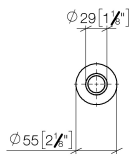

10 713 809

mm [inches]

10 713 809

Parts for other finishes can be found here: [Chrome](#)

Spare parts list

No.	Item Number	Name	Quantity used	Delivery time
1	09 28 10 141 90	sleeve	1	2
2	90 27 80 034 00-09	rosette	1	-
Spare part can no longer be ordered, please order the replacement item				
3	09 14 10 507 90	seal	1	2
4	90 21 33 052 00-09	Pushbutton	1	-
Spare part can no longer be ordered, please order the replacement item				
5	09 14 10 015 90	seal	1	2
6	90 24 01 033 00 90	ring	1	2
7	09 14 10 210 90	seal	1	2
8	04 30 01 186 00 90	sleeve	1	2