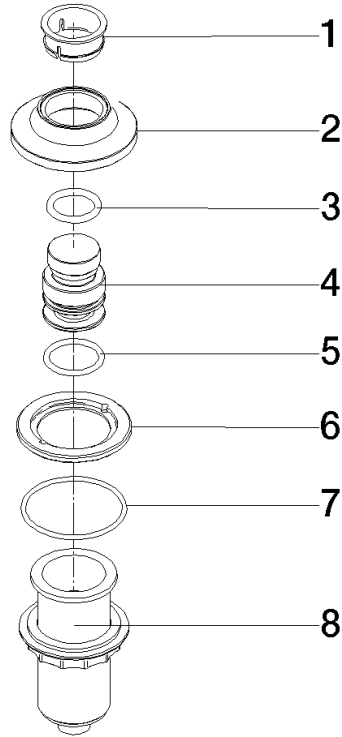

For more information go to [www.insinkerator.com](http://www.insinkerator.com)

	Dark Chrome	10 713 809-19
	Chrome	10 713 809-00
	Brushed Platinum	10 713 809-06
	Platinum	10 713 809-08
	Durabross (23kt Gold)	10 713 809-09
	Brushed Durabross (23kt Gold)	10 713 809-28
	Matte Black	10 713 809-33
	Brushed Champagne (22kt Gold)	10 713 809-46
	Champagne (22kt Gold)	10 713 809-47
	Brushed Chrome	10 713 809-93
	Brushed Dark Platinum	10 713 809-99

10 713 809

mm [inches]

10 713 809

Parts for other finishes can be found here: [Chrome](#)

### Spare parts list

No.	Item Number	Name	Quantity used	Delivery time
1	09 28 10 141 90	sleeve	1	2
2	90 27 80 034 00-19	rosette	1	-
Spare part can no longer be ordered, please order the replacement item				
3	09 14 10 507 90	seal	1	2
4	90 21 33 052 00-19	Pushbutton	1	-
Spare part can no longer be ordered, please order the replacement item				
5	09 14 10 015 90	seal	1	2
6	90 24 01 033 00 90	ring	1	2
7	09 14 10 210 90	seal	1	2
8	04 30 01 186 00 90	sleeve	1	2