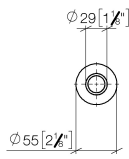

10 713 809

mm [inches]

10 713 809

Parts for other finishes can be found here: [Chrome](#)

### Spare parts list

No.	Item Number	Name	Quantity used	Delivery time
1	09 28 10 141 90	sleeve	1	2
2	90 27 80 034 00-19	rosette	1	-
Spare part can no longer be ordered, please order the replacement item				
3	09 14 10 507 90	seal	1	2
4	90 21 33 052 00-19	Pushbutton	1	-
Spare part can no longer be ordered, please order the replacement item				
5	09 14 10 015 90	seal	1	2
6	90 24 01 033 00 90	ring	1	2
7	09 14 10 210 90	seal	1	2
8	04 30 01 186 00 90	sleeve	1	2