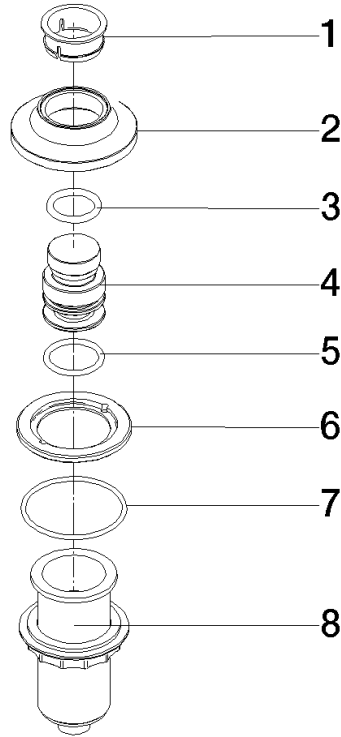

For more information go to [www.insinkerator.com](http://www.insinkerator.com)

	Matte Black	10 713 809-33
	Chrome	10 713 809-00
	Brushed Platinum	10 713 809-06
	Platinum	10 713 809-08
	Durabross (23kt Gold)	10 713 809-09
	Dark Chrome	10 713 809-19
	Brushed Durabross (23kt Gold)	10 713 809-28
	Brushed Champagne (22kt Gold)	10 713 809-46
	Champagne (22kt Gold)	10 713 809-47
	Brushed Chrome	10 713 809-93
	Brushed Dark Platinum	10 713 809-99

10 713 809

mm [inches]

10 713 809

Parts for other finishes can be found here: [Chrome](#)

### Spare parts list

No.	Item Number	Name	Quantity used	Delivery time
1	09 28 10 141 90	sleeve	1	2
2	90 27 80 034 00-33	rosette	1	-
Spare part can no longer be ordered, please order the replacement item				
3	09 14 10 507 90	seal	1	2
4	90 21 33 052 00-33	Pushbutton	1	-
Spare part can no longer be ordered, please order the replacement item				
5	09 14 10 015 90	seal	1	2
6	90 24 01 033 00 90	ring	1	2
7	09 14 10 210 90	seal	1	2
8	04 30 01 186 00 90	sleeve	1	2