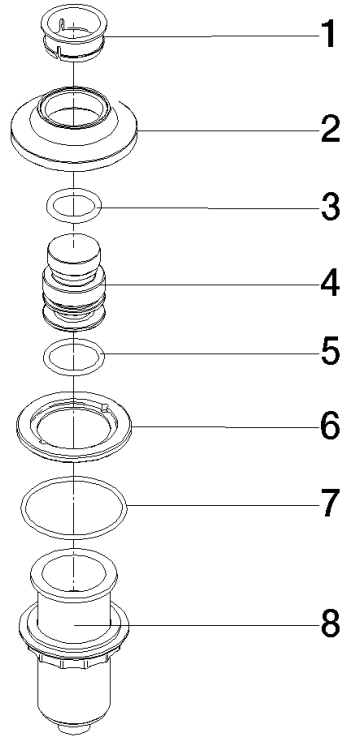

For more information go to www.insinkerator.com

	Brushed Chrome	10 713 809-93
	Chrome	10 713 809-00
	Brushed Platinum	10 713 809-06
	Platinum	10 713 809-08
	Durabronze (23kt Gold)	10 713 809-09
	Dark Chrome	10 713 809-19
	Brushed Durabronze (23kt Gold)	10 713 809-28
	Matte Black	10 713 809-33
	Brushed Champagne (22kt Gold)	10 713 809-46
	Champagne (22kt Gold)	10 713 809-47
	Brushed Dark Platinum	10 713 809-99

10 713 809

mm [inches]

10 713 809

Parts for other finishes can be found here: [Chrome](#)

Spare parts list

No.	Item Number	Name	Quantity used	Delivery time
1	09 28 10 141 90	sleeve	1	2
2	90 27 80 034 00-93	rosette	1	-
Spare part can no longer be ordered, please order the replacement item				
3	09 14 10 507 90	seal	1	2
4	90 21 33 052 00-93	Pushbutton	1	-
Spare part can no longer be ordered, please order the replacement item				
5	09 14 10 015 90	seal	1	2
6	90 24 01 033 00 90	ring	1	2
7	09 14 10 210 90	seal	1	2
8	04 30 01 186 00 90	sleeve	1	2