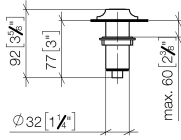

10 713 809

mm [inches]

10 713 809

Parts for other finishes can be found here: [Chrome](#)

Spare parts list

No.	Item Number	Name	Quantity used	Delivery time
1	09 28 10 141 90	sleeve	1	2
2	90 27 80 034 00-93	rosette	1	-
Spare part can no longer be ordered, please order the replacement item				
3	09 14 10 507 90	seal	1	2
4	90 21 33 052 00-93	Pushbutton	1	-
Spare part can no longer be ordered, please order the replacement item				
5	09 14 10 015 90	seal	1	2
6	90 24 01 033 00 90	ring	1	2
7	09 14 10 210 90	seal	1	2
8	04 30 01 186 00 90	sleeve	1	2