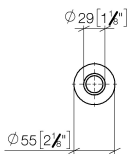

10 713 809

mm [inches]

10 713 809

Parts for other finishes can be found here: [Chrome](#)

Spare parts list

No.	Item Number	Name	Quantity used	Delivery time
1	09 28 10 141 90	sleeve	1	2
2	90 27 80 034 00-99	rosette	1	-
Spare part can no longer be ordered, please order the replacement item				
3	09 14 10 507 90	seal	1	2
4	90 21 33 052 00-99	Pushbutton	1	-
Spare part can no longer be ordered, please order the replacement item				
5	09 14 10 015 90	seal	1	2
6	90 24 01 033 00 90	ring	1	2
7	09 14 10 210 90	seal	1	2
8	04 30 01 186 00 90	sleeve	1	2