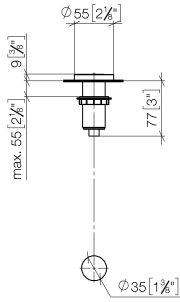

10 713 970

mm [inches]

10 713 970

Parts for other finishes can be found here: Brushed Platinum

**Spare parts list**

No.	Item Number	Name	Quantity used	Delivery time
1	09 28 10 141 90	sleeve	1	2
2	09 27 87 012-00	rosette	1	10
3	09 14 10 507 90	seal	1	2
4	09 21 33 045-00	insert	1	10
5	09 14 10 015 90	seal	1	2
6	09 24 01 030 90	ring	1	2
7	09 14 05 037 90	seal	1	2
8	04 30 01 186 00 90	sleeve	1	2