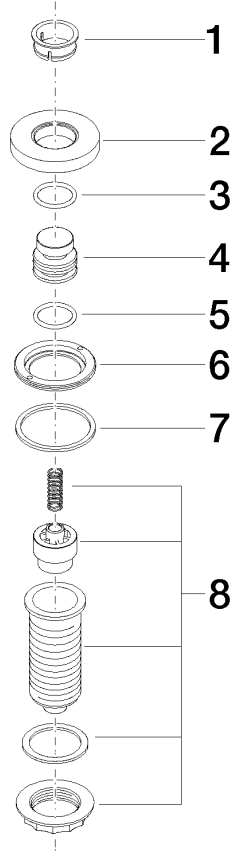

10 713 970

Fits: ELIO, MEM, TARA, ENO, SYNC, TARA ULTRA, META SQUARE

- for controlling a waste disposal unit

Compatible with waste disposal units with integrated air switch made by Insinkerator®, e.g. Evolution.

	Chrome	10 713 970-00
	Brushed Platinum	10 713 970-06
	Platinum	10 713 970-08
	Durabrace (23kt Gold)	10 713 970-09
	Dark Chrome	10 713 970-19
	Brushed Durabrace (23kt Gold)	10 713 970-28
	Matte Black	10 713 970-33
	Brushed Champagne (22kt Gold)	10 713 970-46
	Champagne (22kt Gold)	10 713 970-47
	Brushed Chrome	10 713 970-93
	Brushed Dark Platinum	10 713 970-99

10 713 970

mm [inches]

10 713 970

Parts for other finishes can be found here: Brushed Platinum

**Spare parts list**

No.	Item Number	Name	Quantity used	Delivery time
1	09 28 10 141 90	sleeve	1	2
2	09 27 87 012-00	rosette	1	10
3	09 14 10 507 90	seal	1	2
4	09 21 33 045-00	insert	1	10
5	09 14 10 015 90	seal	1	2
6	09 24 01 030 90	ring	1	2
7	09 14 05 037 90	seal	1	2
8	04 30 01 186 00 90	sleeve	1	2