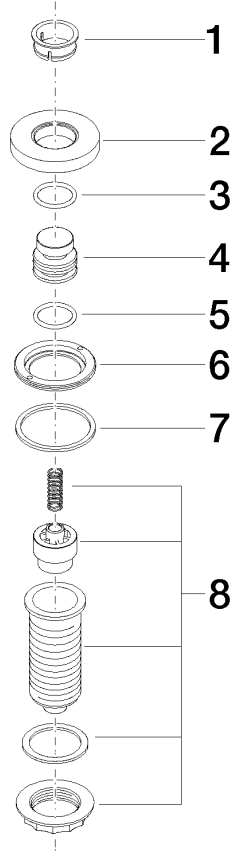

10 713 970

Fits: ELIO, MEM, TARA, ENO, SYNC, TARA ULTRA, META SQUARE

- for controlling a waste disposal unit

Compatible with waste disposal units with integrated air switch made by Insinkerator®, e.g. Evolution.

The products are not available in all markets, please contact your Dornbracht sales force.

For more information go to www.insinkerator.com

Fits ELIO, ENO, MEM, META SQUARE, SYNC, TARA and TARA ULTRA

	Brushed Platinum	10 713 970-06
	Chrome	10 713 970-00
	Platinum	10 713 970-08
	Durabrace (23kt Gold)	10 713 970-09
	Dark Chrome	10 713 970-19
	Brushed Durabrace (23kt Gold)	10 713 970-28
	Matte Black	10 713 970-33
	Brushed Champagne (22kt Gold)	10 713 970-46
	Champagne (22kt Gold)	10 713 970-47
	Brushed Chrome	10 713 970-93
	Brushed Dark Platinum	10 713 970-99

10 713 970

mm [inches]

10 713 970

Parts for other finishes can be found here: [Chrome](#)

Spare parts list

No.	Item Number	Name	Quantity used	Delivery time
1	09 28 10 141 90	sleeve	1	2
2	09 27 87 012-06	rosette	1	60
3	09 14 10 507 90	seal	1	2
4	09 21 33 045-06	insert	1	10
5	09 14 10 015 90	seal	1	2
6	09 24 01 030 90	ring	1	2
7	09 14 05 037 90	seal	1	2
8	04 30 01 186 00 90	sleeve	1	2