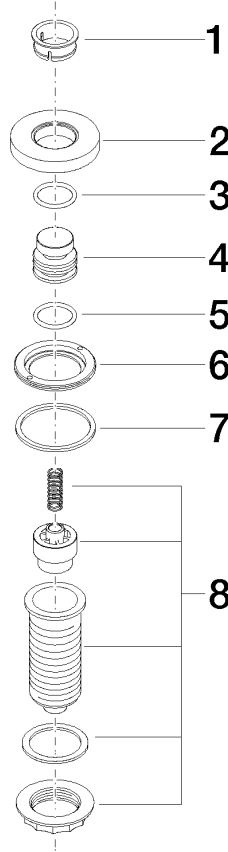

10 713 970

Fits: ELIO, MEM, TARA, ENO, SYNC, TARA  
ULTRA, META SQUARE

- for controlling a waste disposal unit

Compatible with waste disposal units with integrated air switch made by Insinkerator®, e.g. Evolution.

	Matte Black	10 713 970-33
	Chrome	10 713 970-00
	Brushed Platinum	10 713 970-06
	Platinum	10 713 970-08
	Durabross (23kt Gold)	10 713 970-09
	Dark Chrome	10 713 970-19
	Brushed Durabross (23kt Gold)	10 713 970-28
	Brushed Champagne (22kt Gold)	10 713 970-46
	Champagne (22kt Gold)	10 713 970-47
	Brushed Chrome	10 713 970-93
	Brushed Dark Platinum	10 713 970-99

10 713 970

mm [inches]

10 713 970

Parts for other finishes can be found here: [Chrome](#)

**Spare parts list**

No.	Item Number	Name	Quantity used	Delivery time
1	09 28 10 141 90	sleeve	1	2
2	09 27 87 012-33	rosette	1	2
3	09 14 10 507 90	seal	1	2
4	09 21 33 045-33	insert	1	2
5	09 14 10 015 90	seal	1	2
6	09 24 01 030 90	ring	1	2
7	09 14 05 037 90	seal	1	2
8	04 30 01 186 00 90	sleeve	1	2