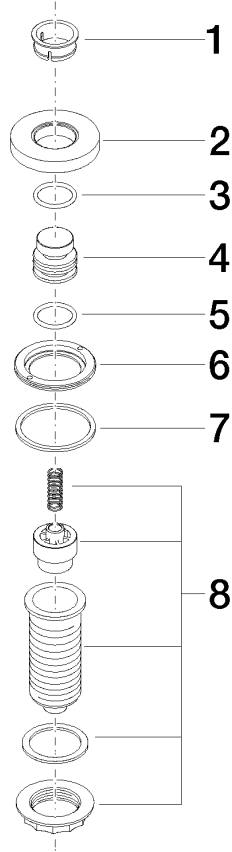

10 713 970

Fits: ELIO, MEM, TARA, ENO, SYNC, TARA ULTRA, META SQUARE

- for controlling a waste disposal unit

Compatible with waste disposal units with integrated air switch made by Insinkerator®, e.g. Evolution.

	Brushed Champagne (22kt Gold)	10 713 970-46
	Chrome	10 713 970-00
	Brushed Platinum	10 713 970-06
	Platinum	10 713 970-08
	Durabross (23kt Gold)	10 713 970-09
	Dark Chrome	10 713 970-19
	Brushed Durabross (23kt Gold)	10 713 970-28
	Matte Black	10 713 970-33
	Champagne (22kt Gold)	10 713 970-47
	Brushed Chrome	10 713 970-93
	Brushed Dark Platinum	10 713 970-99

10 713 970

mm [inches]

10 713 970

Parts for other finishes can be found here: [Chrome](#)

**Spare parts list**

No.	Item Number	Name	Quantity used	Delivery time
1	09 28 10 141 90	sleeve	1	2
2	09 27 87 012-46	rosette	1	30
3	09 14 10 507 90	seal	1	2
4	09 21 33 045-46	insert	1	30
5	09 14 10 015 90	seal	1	2
6	09 24 01 030 90	ring	1	2
7	09 14 05 037 90	seal	1	2
8	04 30 01 186 00 90	sleeve	1	2