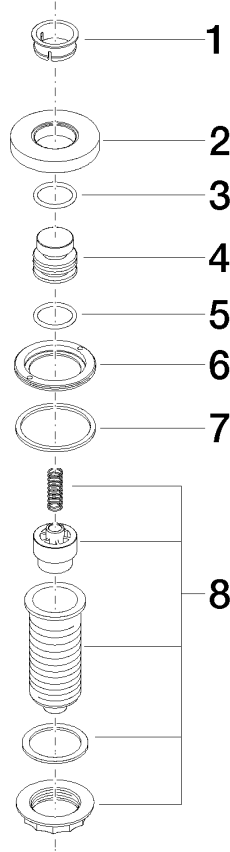

10 713 970

Fits: ELIO, MEM, TARA, ENO, SYNC, TARA ULTRA, META SQUARE

- for controlling a waste disposal unit

Compatible with waste disposal units with integrated air switch made by Insinkerator®, e.g. Evolution.

The products are not available in all markets, please contact your Dornbracht sales force.

For more information go to www.insinkerator.com

Fits ELIO, ENO, MEM, META SQUARE, SYNC, TARA and TARA ULTRA

	Champagne (22kt Gold)	10 713 970-47
	Chrome	10 713 970-00
	Brushed Platinum	10 713 970-06
	Platinum	10 713 970-08
	Durabrand (23kt Gold)	10 713 970-09
	Dark Chrome	10 713 970-19
	Brushed Durabrand (23kt Gold)	10 713 970-28
	Matte Black	10 713 970-33
	Brushed Champagne (22kt Gold)	10 713 970-46
	Brushed Chrome	10 713 970-93
	Brushed Dark Platinum	10 713 970-99

10 713 970

mm [inches]

10 713 970

Parts for other finishes can be found here: [Chrome](#)

Spare parts list

No.	Item Number	Name	Quantity used	Delivery time
1	09 28 10 141 90	sleeve	1	2
2	09 27 87 012-47	rosette	1	30
3	09 14 10 507 90	seal	1	2
4	09 21 33 045-47	insert	1	30
5	09 14 10 015 90	seal	1	2
6	09 24 01 030 90	ring	1	2
7	09 14 05 037 90	seal	1	2
8	04 30 01 186 00 90	sleeve	1	2