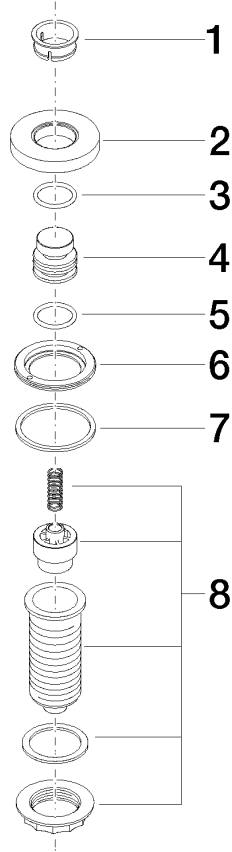

10 713 970

Fits: ELIO, MEM, TARA, ENO, SYNC, TARA
ULTRA, META SQUARE

- for controlling a waste disposal unit

Compatible with waste disposal units with integrated air switch made by Insinkerator®, e.g. Evolution.

The products are not available in all markets, please contact your Dornbracht sales force.

For more information go to www.insinkerator.com

Fits ELIO, ENO, MEM, META SQUARE, SYNC, TARA and TARA ULTRA

	Brushed Chrome	10 713 970-93
	Chrome	10 713 970-00
	Brushed Platinum	10 713 970-06
	Platinum	10 713 970-08
	Durabrand (23kt Gold)	10 713 970-09
	Dark Chrome	10 713 970-19
	Brushed Durabrand (23kt Gold)	10 713 970-28
	Matte Black	10 713 970-33
	Brushed Champagne (22kt Gold)	10 713 970-46
	Champagne (22kt Gold)	10 713 970-47
	Brushed Dark Platinum	10 713 970-99

10 713 970

mm [inches]

10 713 970

Parts for other finishes can be found here: [Chrome](#)

Spare parts list

No.	Item Number	Name	Quantity used	Delivery time
1	09 28 10 141 90	sleeve	1	2
2	09 27 87 012-93	rosette	1	60
3	09 14 10 507 90	seal	1	2
4	09 21 33 045-93	insert	1	60
5	09 14 10 015 90	seal	1	2
6	09 24 01 030 90	ring	1	2
7	09 14 05 037 90	seal	1	2
8	04 30 01 186 00 90	sleeve	1	2