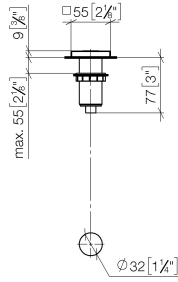

For more information go to www.insinkerator.com

Fits LOT

	Platinum	10 714 970-08
	Chrome	10 714 970-00
	Brushed Platinum	10 714 970-06
	Durabross (23kt Gold)	10 714 970-09
	Dark Chrome	10 714 970-19
	Brushed Durabross (23kt Gold)	10 714 970-28
	Brushed Champagne (22kt Gold)	10 714 970-46
	Champagne (22kt Gold)	10 714 970-47
	Brushed Chrome	10 714 970-93
	Brushed Dark Platinum	10 714 970-99

10 714 970

mm [inches]

10 714 970

Parts for other finishes can be found here: [Chrome](#)

Spare parts list

No.	Item Number	Name	Quantity used	Delivery time
1	09 28 10 141 90	sleeve	1	2
2	09 27 87 013-08	rosette	1	40
3	09 14 10 507 90	seal	1	2
4	09 21 33 045-08	insert	1	60
5	09 14 10 015 90	seal	1	2
6	09 24 01 030 90	ring	1	2
7	09 14 05 037 90	seal	1	2
8	04 30 01 186 00 90	sleeve	1	2