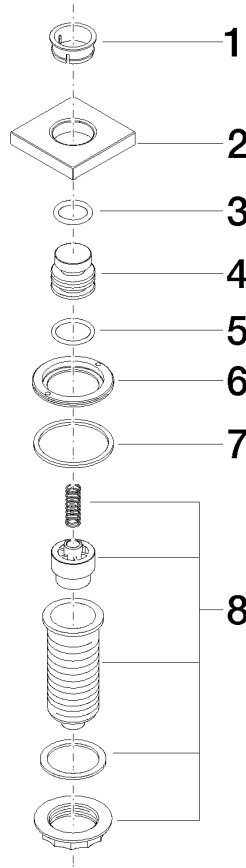

10 714 970

- for controlling a waste disposal unit

Compatible with waste disposal units with integrated air switch made by Insinkerator®, e.g. Evolution.

The products are not available in all markets, please contact your Dornbracht sales force.

For more information go to www.insinkerator.com

Fits LOT

	Brushed Durabron (23kt Gold)	10 714 970-28
	Chrome	10 714 970-00
	Brushed Platinum	10 714 970-06
	Platinum	10 714 970-08
	Durabron (23kt Gold)	10 714 970-09
	Dark Chrome	10 714 970-19
	Brushed Champagne (22kt Gold)	10 714 970-46
	Champagne (22kt Gold)	10 714 970-47
	Brushed Chrome	10 714 970-93
	Brushed Dark Platinum	10 714 970-99

10 714 970

mm [inches]

10 714 970

Parts for other finishes can be found here: [Chrome](#)

Spare parts list

No.	Item Number	Name	Quantity used	Delivery time
1	09 28 10 141 90	sleeve	1	2
2	09 27 87 013-28	rosette	1	20
3	09 14 10 507 90	seal	1	2
4	09 21 33 045-28	insert	1	20
5	09 14 10 015 90	seal	1	2
6	09 24 01 030 90	ring	1	2
7	09 14 05 037 90	seal	1	2
8	04 30 01 186 00 90	sleeve	1	2