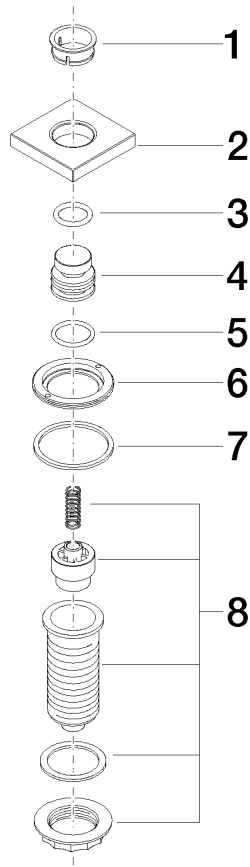

10 714 970

- for controlling a waste disposal unit

Compatible with waste disposal units with integrated air switch made by Insinkerator®, e.g. Evolution.

The products are not available in all markets, please contact your Dornbracht sales force.

For more information go to www.insinkerator.com

Fits LOT

	Champagne (22kt Gold)	10 714 970-47
	Chrome	10 714 970-00
	Brushed Platinum	10 714 970-06
	Platinum	10 714 970-08
	Durabrand (23kt Gold)	10 714 970-09
	Dark Chrome	10 714 970-19
	Brushed Durabrand (23kt Gold)	10 714 970-28
	Brushed Champagne (22kt Gold)	10 714 970-46
	Brushed Chrome	10 714 970-93
	Brushed Dark Platinum	10 714 970-99

10 714 970

mm [inches]

10 714 970

Parts for other finishes can be found here: [Chrome](#)

Spare parts list

No.	Item Number	Name	Quantity used	Delivery time
1	09 28 10 141 90	sleeve	1	2
2	09 27 87 013-47	rosette	1	30
3	09 14 10 507 90	seal	1	2
4	09 21 33 045-47	insert	1	30
5	09 14 10 015 90	seal	1	2
6	09 24 01 030 90	ring	1	2
7	09 14 05 037 90	seal	1	2
8	04 30 01 186 00 90	sleeve	1	2