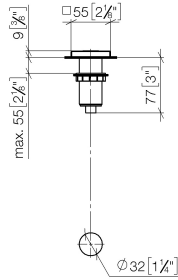

For more information go to www.insinkerator.com

Fits LOT

	Champagne (22kt Gold)	10 714 970-47
	Chrome	10 714 970-00
	Brushed Platinum	10 714 970-06
	Platinum	10 714 970-08
	Durabrand (23kt Gold)	10 714 970-09
	Dark Chrome	10 714 970-19
	Brushed Durabrand (23kt Gold)	10 714 970-28
	Brushed Champagne (22kt Gold)	10 714 970-46
	Brushed Chrome	10 714 970-93
	Brushed Dark Platinum	10 714 970-99

10 714 970

mm [inches]

10 714 970

Parts for other finishes can be found here: [Chrome](#)

Spare parts list

No.	Item Number	Name	Quantity used	Delivery time
1	09 28 10 141 90	sleeve	1	2
2	09 27 87 013-47	rosette	1	30
3	09 14 10 507 90	seal	1	2
4	09 21 33 045-47	insert	1	30
5	09 14 10 015 90	seal	1	2
6	09 24 01 030 90	ring	1	2
7	09 14 05 037 90	seal	1	2
8	04 30 01 186 00 90	sleeve	1	2