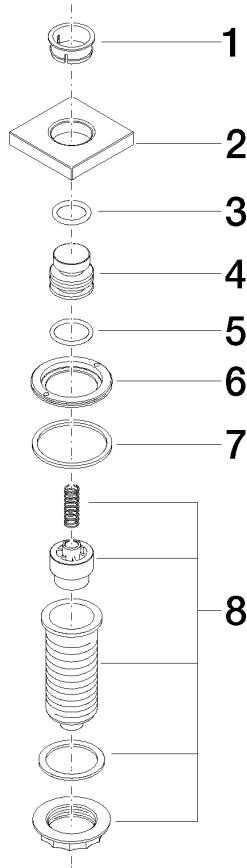

AIR SWITCH Control button - Brushed Chrome

LOT

10 714 970

- for controlling a waste disposal unit

Compatible with waste disposal units with integrated air switch made by Insinkerator®, e.g. Evolution.

The products are not available in all markets, please contact your Dornbracht sales force.

For more information go to www.insinkerator.com

Fits LOT

	Brushed Chrome	10 714 970-93
	Chrome	10 714 970-00
	Brushed Platinum	10 714 970-06
	Platinum	10 714 970-08
	Durabrass (23kt Gold)	10 714 970-09
	Dark Chrome	10 714 970-19
	Brushed Durabrass (23kt Gold)	10 714 970-28
	Brushed Champagne (22kt Gold)	10 714 970-46
	Champagne (22kt Gold)	10 714 970-47
	Brushed Dark Platinum	10 714 970-99

AIR SWITCH Control button - Brushed Chrome

LOT

10 714 970

mm [inches]

10 714 970

Parts for other finishes can be found here: [Chrome](#)

AIR SWITCH Control button - Brushed Chrome

LOT

10 714 970

Spare parts list

No.	Item Number	Name	Quantity used	Delivery time
	09 28 10 141 90	sleeve	8	2