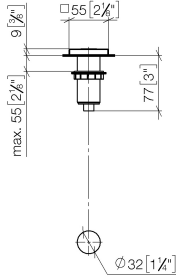

For more information go to www.insinkerator.com

Fits LOT

	Brushed Chrome	10 714 970-93
	Chrome	10 714 970-00
	Brushed Platinum	10 714 970-06
	Platinum	10 714 970-08
	Durabrass (23kt Gold)	10 714 970-09
	Dark Chrome	10 714 970-19
	Brushed Durabrass (23kt Gold)	10 714 970-28
	Brushed Champagne (22kt Gold)	10 714 970-46
	Champagne (22kt Gold)	10 714 970-47
	Brushed Dark Platinum	10 714 970-99

AIR SWITCH Control button - Brushed Chrome

LOT

10 714 970

mm [inches]

10 714 970

Parts for other finishes can be found here: [Chrome](#)

AIR SWITCH Control button - Brushed Chrome

LOT

10 714 970

Spare parts list

No.	Item Number	Name	Quantity used	Delivery time
	09 28 10 141 90	sleeve	8	2