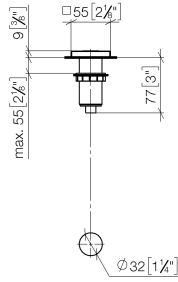

For more information go to www.insinkerator.com

Fits LOT

	Brushed Dark Platinum	10 714 970-99
	Chrome	10 714 970-00
	Brushed Platinum	10 714 970-06
	Platinum	10 714 970-08
	Durabrand (23kt Gold)	10 714 970-09
	Dark Chrome	10 714 970-19
	Brushed Durabrand (23kt Gold)	10 714 970-28
	Brushed Champagne (22kt Gold)	10 714 970-46
	Champagne (22kt Gold)	10 714 970-47
	Brushed Chrome	10 714 970-93

10 714 970

mm [inches]

10 714 970

Parts for other finishes can be found here: [Chrome](#)

Spare parts list

No.	Item Number	Name	Quantity used	Delivery time
1	09 28 10 141 90	sleeve	1	2
2	09 27 87 013-99	rosette	1	30
3	09 14 10 507 90	seal	1	2
4	09 21 33 045-99	insert	1	30
5	09 14 10 015 90	seal	1	2
6	09 24 01 030 90	ring	1	2
7	09 14 05 037 90	seal	1	2
8	04 30 01 186 00 90	sleeve	1	2