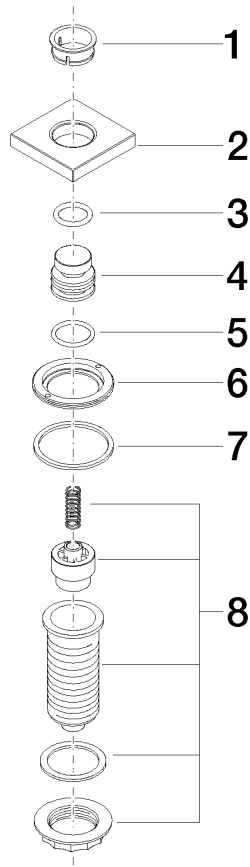

10 714 970

- for controlling a waste disposal unit

Compatible with waste disposal units with integrated air switch made by Insinkerator®, e.g. Evolution.

The products are not available in all markets, please contact your Dornbracht sales force.

For more information go to www.insinkerator.com

Fits LOT

	Brushed Dark Platinum	10 714 970-99
	Chrome	10 714 970-00
	Brushed Platinum	10 714 970-06
	Platinum	10 714 970-08
	Durabrand (23kt Gold)	10 714 970-09
	Dark Chrome	10 714 970-19
	Brushed Durabrand (23kt Gold)	10 714 970-28
	Brushed Champagne (22kt Gold)	10 714 970-46
	Champagne (22kt Gold)	10 714 970-47
	Brushed Chrome	10 714 970-93

10 714 970

mm [inches]

10 714 970

Parts for other finishes can be found here: [Chrome](#)

Spare parts list

No.	Item Number	Name	Quantity used	Delivery time
1	09 28 10 141 90	sleeve	1	2
2	09 27 87 013-99	rosette	1	30
3	09 14 10 507 90	seal	1	2
4	09 21 33 045-99	insert	1	30
5	09 14 10 015 90	seal	1	2
6	09 24 01 030 90	ring	1	2
7	09 14 05 037 90	seal	1	2
8	04 30 01 186 00 90	sleeve	1	2