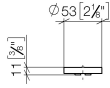

## CYO Handle insert H - Dark Chrome

---

11 185 811

mm [inches]