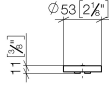

CYO Handle insert C - Durabronz (23kt Gold)

11 186 811

- with C for cold marking

| | | |
|---|-------------------------------|---------------|
|  | Durabronz (23kt Gold) | 11 186 811-09 |
|  | Chrome | 11 186 811-00 |
|  | Brushed Platinum | 11 186 811-06 |
|  | Platinum | 11 186 811-08 |
|  | Dark Chrome | 11 186 811-19 |
|  | Brushed Durabronz (23kt Gold) | 11 186 811-28 |
|  | Brushed Dark Platinum | 11 186 811-99 |

CYO Handle insert C - Durabronz (23kt Gold)

11 186 811

mm [inches]

CYO Handle insert C - Durabronz (23kt Gold)

11 186 811

Parts for other
finishes can be found
here: [Chrome](#)