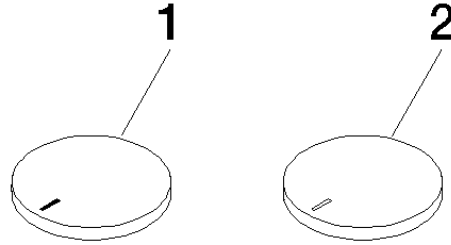

11 283 811

- with hot / cold marking
- for three-hole basin mixers and five-hole bath mixers

	Chrome	11 283 811-00
	Brushed Platinum	11 283 811-06
	Platinum	11 283 811-08
	Durabross (23kt Gold)	11 283 811-09
	Dark Chrome	11 283 811-19
	Brushed Durabross (23kt Gold)	11 283 811-28
	Brushed Champagne (22kt Gold)	11 283 811-46
	Champagne (22kt Gold)	11 283 811-47
	Brushed Dark Platinum	11 283 811-99

## CYO Handle insert set hot & cold - Chrome

---

CYO

11 283 811

11 283 811

Parts for other finishes can be found here: Brushed  
Platinum

Spare parts list

No.	Item Number	Name	Quantity used	Delivery time
1	11 183 811-00	CYO Handle insert hot - Chrome	1	10
2	11 184 811-00	CYO Handle insert cold - Chrome	1	10