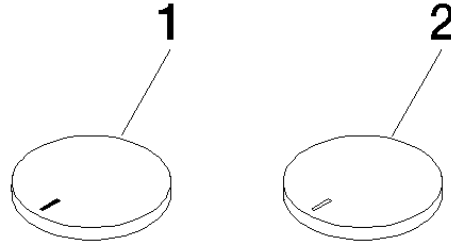

11 283 811 Product version from 7/1/2023

- with hot / cold marking
- for three-hole basin mixers and five-hole bath mixers

|   |                               |               |
|---|-------------------------------|---------------|
|  | Platinum                      | 11 283 811-08 |
|  | Chrome                        | 11 283 811-00 |
|  | Brushed Platinum              | 11 283 811-06 |
|  | Durabross (23kt Gold)         | 11 283 811-09 |
|  | Dark Chrome                   | 11 283 811-19 |
|  | Brushed Durabross (23kt Gold) | 11 283 811-28 |
|  | Brushed Champagne (22kt Gold) | 11 283 811-46 |
|  | Champagne (22kt Gold)         | 11 283 811-47 |
|  | Brushed Dark Platinum         | 11 283 811-99 |

## CYO Handle insert set hot & cold - Platinum

---

CYO

11 283 811 Product version from 7/1/2023

11 283 811 Product version from 7/1/2023

Parts for other finishes can be found here: Chrome

Spare parts list

| No. | Item Number   | Name                              | Quantity used | Delivery time |
|-----|---------------|-----------------------------------|---------------|---------------|
| 1   | 11 183 811-08 | CYO Handle insert hot - Platinum  | 1             | 40            |
| 2   | 11 184 811-08 | CYO Handle insert cold - Platinum | 1             | 40            |