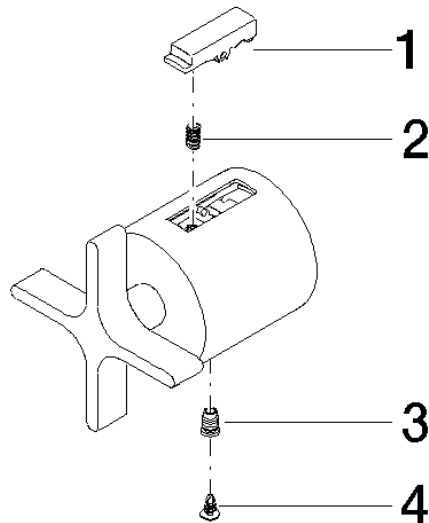

VAIA Regulator handle - Dark Chrome

11 431 809

VAIA Regulator handle - Dark Chrome

11 431 809

mm [inches]

VAIA Regulator handle - Dark Chrome

11 431 809

Parts for other
finishes can be found
here: [Chrome](#)

Spare parts list

No.	Item Number	Name	Quantity used	Delivery time
1	09 21 33 050 90	handle	1	2
2	90 16 02 027 00 90	spring	1	2
3	09 31 11 511 90	pin	1	2
4	09 31 20 521 90	plug	1	2