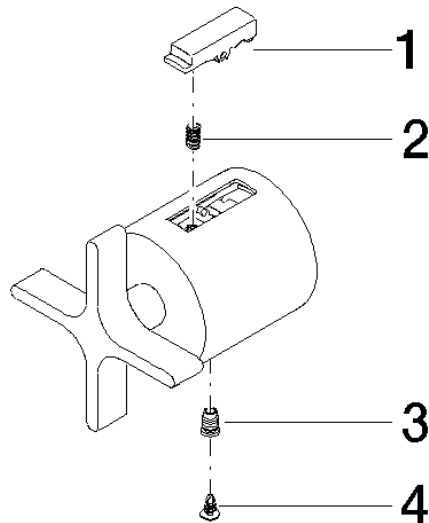

VAIA Regulator handle - Brushed Champagne (22kt Gold)

11 431 809

Parts for other finishes can be found here: [Chrome](#)

Spare parts list

No.	Item Number	Name	Quantity used	Delivery time
1	09 21 33 050 90	handle	1	2
2	90 16 02 027 00 90	spring	1	2
3	09 31 11 511 90	pin	1	2
4	09 31 20 521 90	plug	1	2