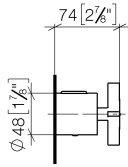

VAIA Regulator handle - Brushed Champagne (22kt Gold)

11 431 809

VAIA Regulator handle - Brushed Champagne (22kt Gold)

11 431 809

mm [inches]

VAIA Regulator handle - Brushed Champagne (22kt Gold)

11 431 809