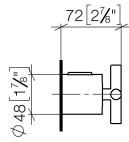

TARA Regulator handle - Brushed Platinum

11 431 892

TARA Regulator handle - Brushed Platinum

11 431 892

mm [inches]

TARA Regulator handle - Brushed Platinum

11 431 892

Parts for other
finishes can be found
here: [Chrome](#)