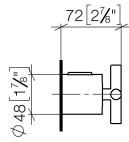

## TARA Regulator handle - Platinum

---

11 431 892

## TARA Regulator handle - Platinum

---

11 431 892

mm [inches]