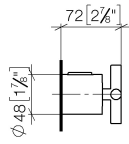

## TARA Regulator handle - Dark Chrome

---

11 431 892

mm [inches]