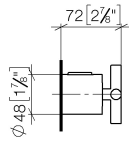

TARA Regulator handle - Matte Black

11 431 892

TARA Regulator handle - Matte Black

11 431 892

mm [inches]

TARA Regulator handle - Matte Black

11 431 892

Parts for other
finishes can be found
here: [Chrome](#)