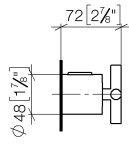

TARA Regulator handle - Brushed Bronze

11 431 892

TARA Regulator handle - Brushed Bronze

11 431 892

mm [inches]

TARA Regulator handle - Brushed Bronze

11 431 892

Parts for other
finishes can be found
here: [Chrome](#)