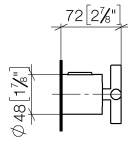

TARA Regulator handle - Brushed Champagne (22kt Gold)

11 431 892

TARA Regulator handle - Brushed Champagne (22kt Gold)

11 431 892

mm [inches]

TARA Regulator handle - Brushed Champagne (22kt Gold)

11 431 892