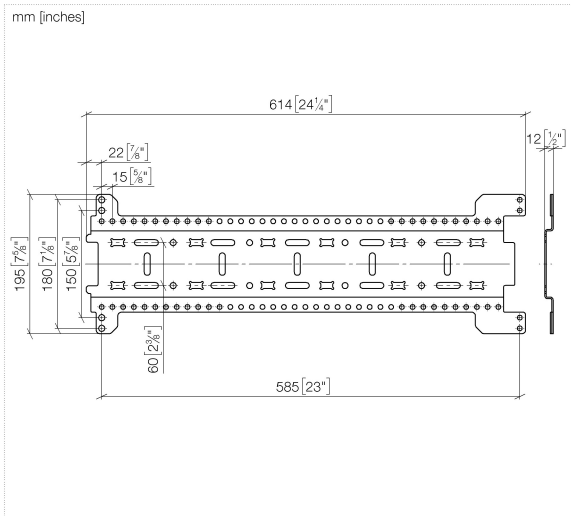

xGRID Installation track set -

12 380 970 90

- width 555mm
- height 135 mm
- depth 12 mm
- retaining screws and plugs

This set contains 3 xGrid installation tracks and includes fixing material

More about the xGRID installation track can be found in the Shower Book brochure

xGRID Installation track set -

12 380 970 90

xGRID Installation track set -

12 380 970 90

Spare parts list

No.	Item Number	Name	Quantity used	Delivery time
1	04 30 31 054 00 90	fixing set	6	2
2	04 30 30 212 00 90	fixing set	3	60