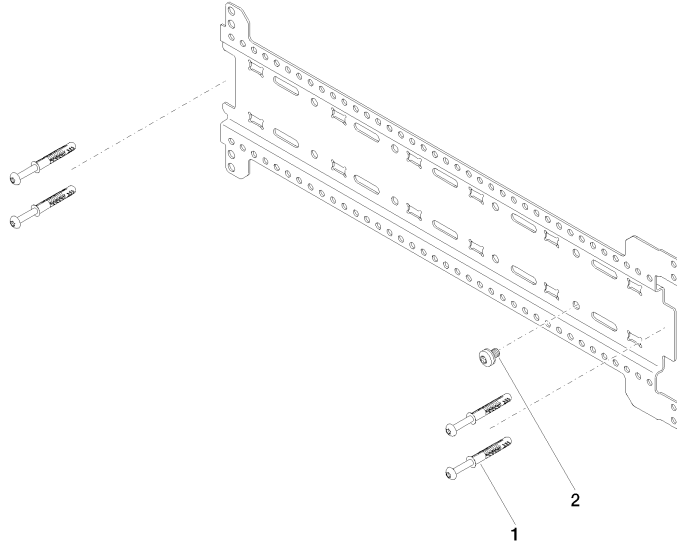

xGRID Installation track set -

12 380 970 90

- width 555mm
- height 135 mm
- depth 12 mm
- retaining screws and plugs

This set contains 3 xGrid installation tracks and includes fixing material

More about the xGRID installation track can be found in the Shower Book brochure

xGRID Installation track set -

12 380 970 90

xGRID Installation track set -

12 380 970 90

Spare parts list

| No. | Item Number | Name | Quantity used | Delivery time |
|-----|--------------------|------------|---------------|---------------|
| 1 | 04 30 31 054 00 90 | fixing set | 6 | 2 |
| 2 | 04 30 30 212 00 90 | fixing set | 3 | 60 |