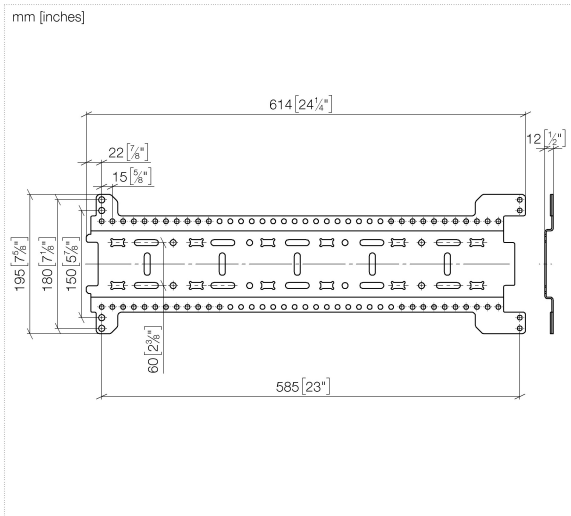

xGRID Installation track set -

12 380 970 90

- width 555mm
- height 135 mm
- depth 12 mm
- retaining screws and plugs

This set contains 3 xGrid installation tracks and includes fixing material

More about the xGRID installation track can be found in the Shower Book brochure

xGRID Installation track set -

12 380 970 90

xGRID Installation track set -

12 380 970 90

Spare parts list

| No. | Item Number | Name | Quantity used | Delivery time |
|-----|--------------------|------------|---------------|---------------|
| 1 | 04 30 31 054 00 90 | fixing set | 6 | 2 |
| 2 | 04 30 30 212 00 90 | fixing set | 3 | 60 |