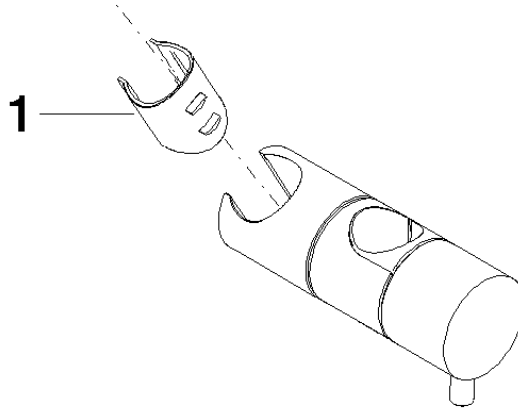

12 570 970

• for pipe diameter 23.5 mm

Fits: IMO, LULU, MADISON, MEM, TARA,  
CL.1, LISSÉ, VAIA, META, CYO

	Chrome	12 570 970-00
	Brushed Platinum	12 570 970-06
	Platinum	12 570 970-08
	Dark Chrome	12 570 970-19
	Light Gold	12 570 970-26
	Brushed Light Gold	12 570 970-27
	Brushed Durabronze (23kt Gold)	12 570 970-28
	Matte Black	12 570 970-33
	Brushed Bronze	12 570 970-42
	Brushed Champagne (22kt Gold)	12 570 970-46
	Champagne (22kt Gold)	12 570 970-47
	Brushed Chrome	12 570 970-93
	Brushed Dark Platinum	12 570 970-99

12 570 970

mm [inches]

12 570 970

Parts for other  
finishes can be found  
here: Brushed  
Platinum

### Spare parts list

No.	Item Number	Name	Quantity used	Delivery time
1	09 12 12 217 90	sleeve	1	2