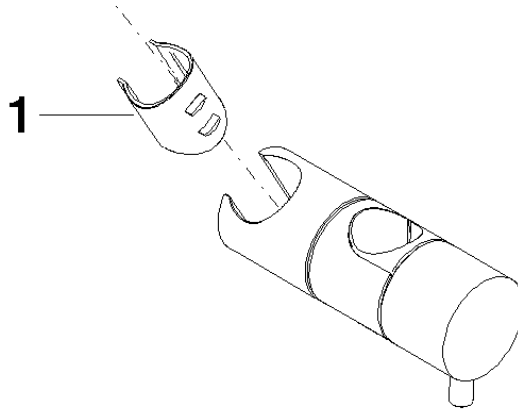

12 570 970

• for pipe diameter 23.5 mm

Fits: IMO, LULU, MADISON, MEM, TARA,
CL.1, LISSÉ, VAIA, META, CYO

	Brushed Platinum	12 570 970-06
	Chrome	12 570 970-00
	Platinum	12 570 970-08
	Dark Chrome	12 570 970-19
	Light Gold	12 570 970-26
	Brushed Light Gold	12 570 970-27
	Brushed Durabronze (23kt Gold)	12 570 970-28
	Matte Black	12 570 970-33
	Brushed Bronze	12 570 970-42
	Brushed Champagne (22kt Gold)	12 570 970-46
	Champagne (22kt Gold)	12 570 970-47
	Brushed Chrome	12 570 970-93
	Brushed Dark Platinum	12 570 970-99

12 570 970

mm [inches]

12 570 970

Product version from 10/1/2023

Parts for other
finishes can be found
here: [Chrome](#)

Slide unit - Brushed Platinum

IMO

12 570 970

Spare parts list

Product version from 10/1/2023

No.	Item Number	Name	Quantity used	Delivery time
	09 12 12 217 90	sleeve	1	2