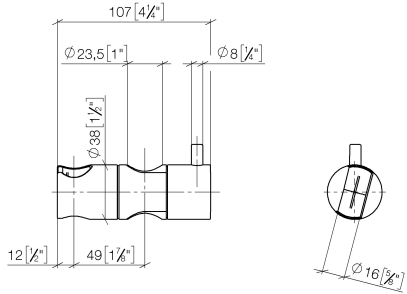

12 570 970

• for pipe diameter 23.5 mm

Fits: IMO, LULU, MADISON, MEM, TARA,  
CL.1, LISSÉ, VAIA, META, CYO

	Platinum	12 570 970-08
	Chrome	12 570 970-00
	Brushed Platinum	12 570 970-06
	Dark Chrome	12 570 970-19
	Light Gold	12 570 970-26
	Brushed Light Gold	12 570 970-27
	Brushed Durabronze (23kt Gold)	12 570 970-28
	Matte Black	12 570 970-33
	Brushed Bronze	12 570 970-42
	Brushed Champagne (22kt Gold)	12 570 970-46
	Champagne (22kt Gold)	12 570 970-47
	Brushed Chrome	12 570 970-93
	Brushed Dark Platinum	12 570 970-99

12 570 970

mm [inches]

12 570 970

**Product version from 10/1/2023**

Parts for other  
finishes can be found  
here: [Chrome](#)

## Slide unit - Platinum

IMO

12 570 970

#### Product version from 10/1/2023

No.	Item Number	Name	Quantity used	Delivery time
	09 12 12 217 90	sleeve	1	2