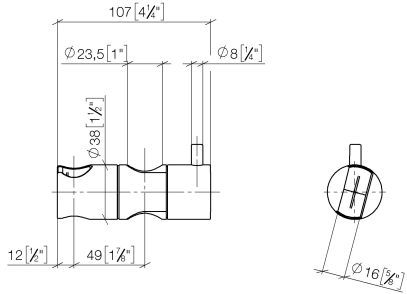

12 570 970

• for pipe diameter 23.5 mm

Fits: IMO, LULU, MADISON, MEM, TARA,  
CL.1, LISSÉ, VAIA, META, CYO

	Dark Chrome	12 570 970-19
	Chrome	12 570 970-00
	Brushed Platinum	12 570 970-06
	Platinum	12 570 970-08
	Light Gold	12 570 970-26
	Brushed Light Gold	12 570 970-27
	Brushed Durabronze (23kt Gold)	12 570 970-28
	Matte Black	12 570 970-33
	Brushed Bronze	12 570 970-42
	Brushed Champagne (22kt Gold)	12 570 970-46
	Champagne (22kt Gold)	12 570 970-47
	Brushed Chrome	12 570 970-93
	Brushed Dark Platinum	12 570 970-99

12 570 970

mm [inches]

12 570 970

Parts for other  
finishes can be found  
here: [Chrome](#)

Slide unit - Dark Chrome

IMO

12 570 970