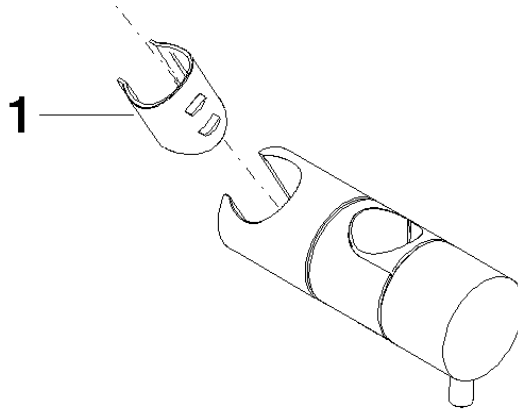

12 570 970

• for pipe diameter 23.5 mm

Fits: IMO, LULU, MADISON, MEM, TARA,
CL.1, LISSÉ, VAIA, META, CYO

	Light Gold	12 570 970-26
	Chrome	12 570 970-00
	Brushed Platinum	12 570 970-06
	Platinum	12 570 970-08
	Dark Chrome	12 570 970-19
	Brushed Light Gold	12 570 970-27
	Brushed Durabronze (23kt Gold)	12 570 970-28
	Matte Black	12 570 970-33
	Brushed Bronze	12 570 970-42
	Brushed Champagne (22kt Gold)	12 570 970-46
	Champagne (22kt Gold)	12 570 970-47
	Brushed Chrome	12 570 970-93
	Brushed Dark Platinum	12 570 970-99

12 570 970

mm [inches]

12 570 970

Product version from 10/1/2023

Parts for other
finishes can be found
here: [Chrome](#)

Slide unit - Light Gold

IMO

12 570 970

Spare parts list

Product version from 10/1/2023

No.	Item Number	Name	Quantity used	Delivery time
	09 12 12 217 90	sleeve	1	2