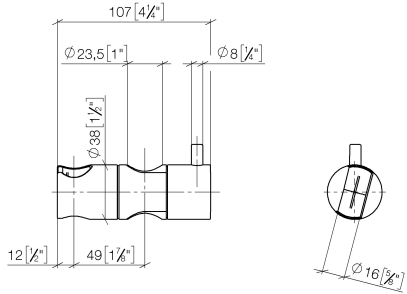

12 570 970

• for pipe diameter 23.5 mm

Fits: IMO, LULU, MADISON, MEM, TARA,
CL.1, LISSÉ, VAIA, META, CYO

	Brushed Light Gold	12 570 970-27
	Chrome	12 570 970-00
	Brushed Platinum	12 570 970-06
	Platinum	12 570 970-08
	Dark Chrome	12 570 970-19
	Light Gold	12 570 970-26
	Brushed Durabronze (23kt Gold)	12 570 970-28
	Matte Black	12 570 970-33
	Brushed Bronze	12 570 970-42
	Brushed Champagne (22kt Gold)	12 570 970-46
	Champagne (22kt Gold)	12 570 970-47
	Brushed Chrome	12 570 970-93
	Brushed Dark Platinum	12 570 970-99

12 570 970

mm [inches]

12 570 970

Product version from 10/1/2023

Parts for other
finishes can be found
here: [Chrome](#)

Slide unit - Brushed Light Gold

IMO

12 570 970

Spare parts list

Product version from 10/1/2023

No.	Item Number	Name	Quantity used	Delivery time
	09 12 12 217 90	sleeve	1	2