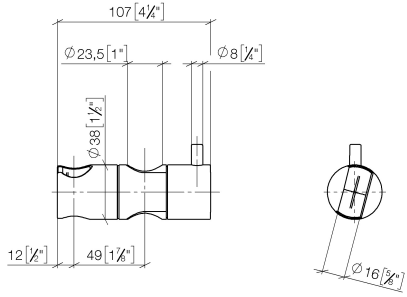

12 570 970

• for pipe diameter 23.5 mm

Fits: IMO, LULU, MADISON, MEM, TARA,
CL.1, LISSÉ, VAIA, META, CYO

	Matte Black	12 570 970-33
	Chrome	12 570 970-00
	Brushed Platinum	12 570 970-06
	Platinum	12 570 970-08
	Dark Chrome	12 570 970-19
	Light Gold	12 570 970-26
	Brushed Light Gold	12 570 970-27
	Brushed Durabronze (23kt Gold)	12 570 970-28
	Brushed Bronze	12 570 970-42
	Brushed Champagne (22kt Gold)	12 570 970-46
	Champagne (22kt Gold)	12 570 970-47
	Brushed Chrome	12 570 970-93
	Brushed Dark Platinum	12 570 970-99

12 570 970

mm [inches]

12 570 970

Product version from 10/1/2023

Parts for other
finishes can be found
here: [Chrome](#)

Slide unit - Matte Black

IMO

12 570 970

Spare parts list

Product version from 10/1/2023

No.	Item Number	Name	Quantity used	Delivery time
	09 12 12 217 90	sleeve	1	2