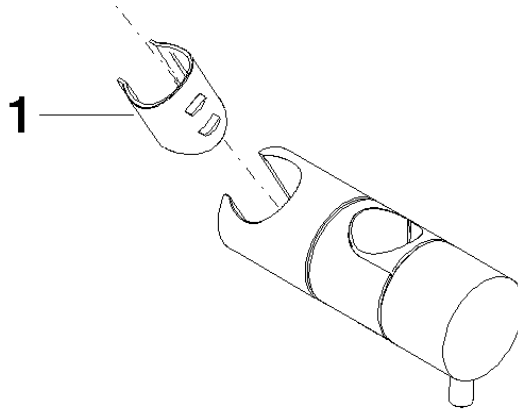

12 570 970

• for pipe diameter 23.5 mm

Fits: IMO, LULU, MADISON, MEM, TARA,
CL.1, LISSÉ, VAIA, META, CYO

	Matte Black	12 570 970-33
	Chrome	12 570 970-00
	Brushed Platinum	12 570 970-06
	Platinum	12 570 970-08
	Dark Chrome	12 570 970-19
	Light Gold	12 570 970-26
	Brushed Light Gold	12 570 970-27
	Brushed Durabronze (23kt Gold)	12 570 970-28
	Brushed Bronze	12 570 970-42
	Brushed Champagne (22kt Gold)	12 570 970-46
	Champagne (22kt Gold)	12 570 970-47
	Brushed Chrome	12 570 970-93
	Brushed Dark Platinum	12 570 970-99

12 570 970

mm [inches]

12 570 970

Product version from 10/1/2023

Parts for other
finishes can be found
here: [Chrome](#)

Slide unit - Matte Black

IMO

12 570 970

Spare parts list

Product version from 10/1/2023

No.	Item Number	Name	Quantity used	Delivery time
	09 12 12 217 90	sleeve	1	2