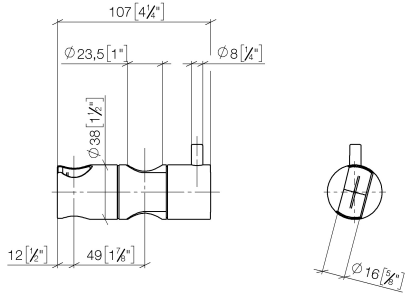

12 570 970

• for pipe diameter 23.5 mm

Fits: IMO, LULU, MADISON, MEM, TARA,
CL.1, LISSÉ, VAIA, META, CYO

	Brushed Bronze	12 570 970-42
	Chrome	12 570 970-00
	Brushed Platinum	12 570 970-06
	Platinum	12 570 970-08
	Dark Chrome	12 570 970-19
	Light Gold	12 570 970-26
	Brushed Light Gold	12 570 970-27
	Brushed Durabronze (23kt Gold)	12 570 970-28
	Matte Black	12 570 970-33
	Brushed Champagne (22kt Gold)	12 570 970-46
	Champagne (22kt Gold)	12 570 970-47
	Brushed Chrome	12 570 970-93
	Brushed Dark Platinum	12 570 970-99

12 570 970

mm [inches]

12 570 970

Product version from 10/1/2023

Parts for other
finishes can be found
here: [Chrome](#)

Slide unit - Brushed Bronze

IMO

12 570 970

Spare parts list

Product version from 10/1/2023

No.	Item Number	Name	Quantity used	Delivery time
	09 12 12 217 90	sleeve	1	2