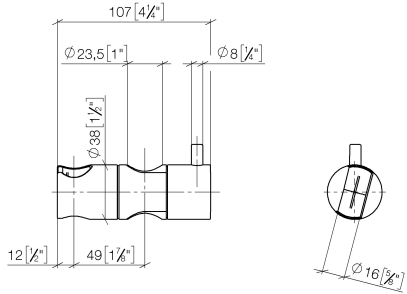

**Slide unit - Champagne (22kt Gold)**

IMO

12 570 970

• for pipe diameter 23.5 mm

Fits: IMO, LULU, MADISON, MEM, TARA,  
CL.1, LISSÉ, VAIA, META, CYO

	Champagne (22kt Gold)	12 570 970-47
	Chrome	12 570 970-00
	Brushed Platinum	12 570 970-06
	Platinum	12 570 970-08
	Dark Chrome	12 570 970-19
	Light Gold	12 570 970-26
	Brushed Light Gold	12 570 970-27
	Brushed Durabronze (23kt Gold)	12 570 970-28
	Matte Black	12 570 970-33
	Brushed Bronze	12 570 970-42
	Brushed Champagne (22kt Gold)	12 570 970-46
	Brushed Chrome	12 570 970-93
	Brushed Dark Platinum	12 570 970-99

12 570 970

mm [inches]

12 570 970

**Product version from 10/1/2023**

Parts for other  
finishes can be found  
here: [Chrome](#)

Slide unit - Champagne (22kt Gold)

IMO

12 570 970

**Spare parts list**

**Product version from 10/1/2023**

No.	Item Number	Name	Quantity used	Delivery time
	09 12 12 217 90	sleeve	1	2