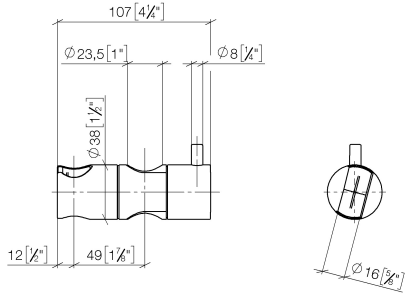

12 570 970

• for pipe diameter 23.5 mm

Fits: IMO, LULU, MADISON, MEM, TARA,
CL.1, LISSÉ, VAIA, META, CYO

	Brushed Chrome	12 570 970-93
	Chrome	12 570 970-00
	Brushed Platinum	12 570 970-06
	Platinum	12 570 970-08
	Dark Chrome	12 570 970-19
	Light Gold	12 570 970-26
	Brushed Light Gold	12 570 970-27
	Brushed Durabronze (23kt Gold)	12 570 970-28
	Matte Black	12 570 970-33
	Brushed Bronze	12 570 970-42
	Brushed Champagne (22kt Gold)	12 570 970-46
	Champagne (22kt Gold)	12 570 970-47
	Brushed Dark Platinum	12 570 970-99

12 570 970

mm [inches]

12 570 970

Product version from 10/1/2023

Parts for other
finishes can be found
here: [Chrome](#)

Slide unit - Brushed Chrome

IMO

12 570 970

Spare parts list

Product version from 10/1/2023

No.	Item Number	Name	Quantity used	Delivery time
	09 12 12 217 90	sleeve	1	2