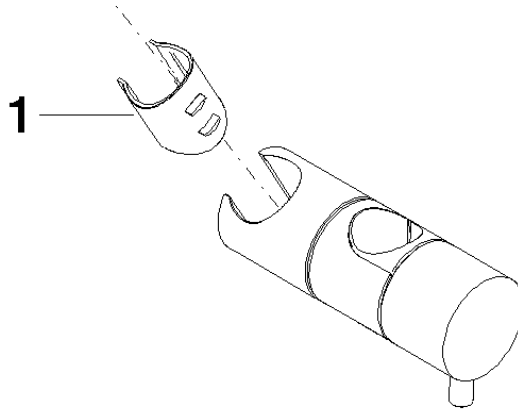

12 570 970

• for pipe diameter 23.5 mm

Fits: IMO, LULU, MADISON, MEM, TARA,
CL.1, LISSÉ, VAIA, META, CYO

	Brushed Chrome	12 570 970-93
	Chrome	12 570 970-00
	Brushed Platinum	12 570 970-06
	Platinum	12 570 970-08
	Dark Chrome	12 570 970-19
	Light Gold	12 570 970-26
	Brushed Light Gold	12 570 970-27
	Brushed Durabronze (23kt Gold)	12 570 970-28
	Matte Black	12 570 970-33
	Brushed Bronze	12 570 970-42
	Brushed Champagne (22kt Gold)	12 570 970-46
	Champagne (22kt Gold)	12 570 970-47
	Brushed Dark Platinum	12 570 970-99

12 570 970

mm [inches]

12 570 970

Product version from 10/1/2023

Parts for other
finishes can be found
here: [Chrome](#)

Slide unit - Brushed Chrome

IMO

12 570 970

Spare parts list

Product version from 10/1/2023

No.	Item Number	Name	Quantity used	Delivery time
	09 12 12 217 90	sleeve	1	2