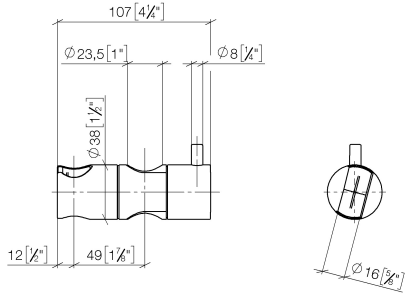

12 570 970

• for pipe diameter 23.5 mm

Fits: IMO, LULU, MADISON, MEM, TARA,
CL.1, LISSÉ, VAIA, META, CYO

	Brushed Dark Platinum	12 570 970-99
	Chrome	12 570 970-00
	Brushed Platinum	12 570 970-06
	Platinum	12 570 970-08
	Dark Chrome	12 570 970-19
	Light Gold	12 570 970-26
	Brushed Light Gold	12 570 970-27
	Brushed Durabronze (23kt Gold)	12 570 970-28
	Matte Black	12 570 970-33
	Brushed Bronze	12 570 970-42
	Brushed Champagne (22kt Gold)	12 570 970-46
	Champagne (22kt Gold)	12 570 970-47
	Brushed Chrome	12 570 970-93

12 570 970

mm [inches]

12 570 970

Product version from 10/1/2023

Parts for other
finishes can be found
here: [Chrome](#)

Slide unit - Brushed Dark Platinum

IMO

12 570 970

Spare parts list

Product version from 10/1/2023

No.	Item Number	Name	Quantity used	Delivery time
	09 12 12 217 90	sleeve	1	2