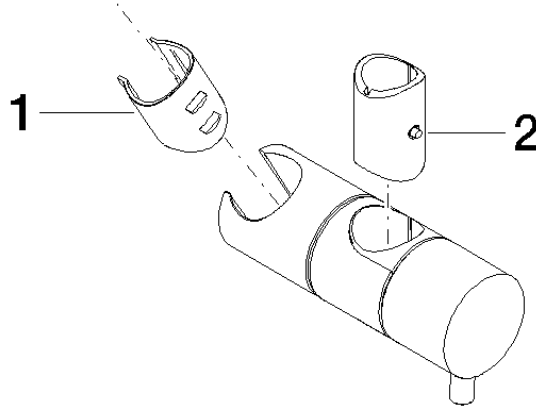

12 580 970

• for pipe diameter 18 mm

Fits: IMO, LULU, MADISON, MEM, TARA,
CL.1, LISSÉ, VAIA, META, CYO

	Chrome	12 580 970-00
	Brushed Platinum	12 580 970-06
	Platinum	12 580 970-08
	Durabress (23kt Gold)	12 580 970-09
	Dark Chrome	12 580 970-19
	Light Gold	12 580 970-26
	Brushed Light Gold	12 580 970-27
	Brushed Durabress (23kt Gold)	12 580 970-28
	Matte Black	12 580 970-33
	Brushed Bronze	12 580 970-42
	Brushed Champagne (22kt Gold)	12 580 970-46
	Champagne (22kt Gold)	12 580 970-47
	Brushed Chrome	12 580 970-93
	Brushed Dark Platinum	12 580 970-99

12 580 970

mm [inches]

12 580 970

Parts for other finishes can be found here: Brushed Platinum

Spare parts list

No.	Item Number	Name	Quantity used	Delivery time
1	09 12 12 217 90	sleeve	1	2
2	08 18 40 579 90	adaptor	1	2