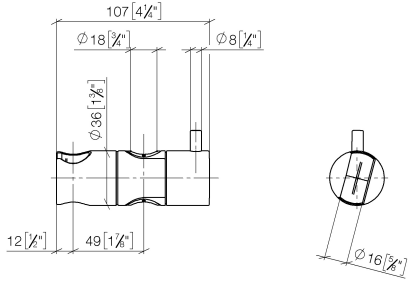

12 580 970

• for pipe diameter 18 mm

Fits: IMO, LULU, MADISON, MEM, TARA,
CL.1, LISSÉ, VAIA, META, CYO

	Chrome	12 580 970-00
	Brushed Platinum	12 580 970-06
	Platinum	12 580 970-08
	Durabress (23kt Gold)	12 580 970-09
	Dark Chrome	12 580 970-19
	Light Gold	12 580 970-26
	Brushed Light Gold	12 580 970-27
	Brushed Durabress (23kt Gold)	12 580 970-28
	Matte Black	12 580 970-33
	Brushed Bronze	12 580 970-42
	Brushed Champagne (22kt Gold)	12 580 970-46
	Champagne (22kt Gold)	12 580 970-47
	Brushed Chrome	12 580 970-93
	Brushed Dark Platinum	12 580 970-99

12 580 970

mm [inches]

12 580 970

Parts for other finishes can be found here: Brushed Platinum

Spare parts list

No.	Item Number	Name	Quantity used	Delivery time
1	09 12 12 217 90	sleeve	1	2
2	08 18 40 579 90	adaptor	1	2