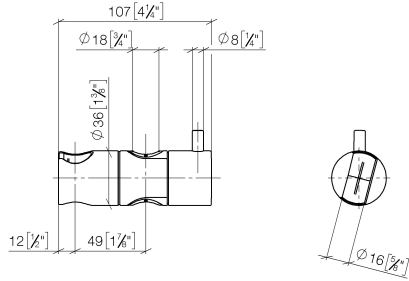

12 580 970

• for pipe diameter 18 mm

Fits: IMO, LULU, MADISON, MEM, TARA,  
CL.1, LISSÉ, VAIA, META, CYO

	Brushed Platinum	12 580 970-06
	Chrome	12 580 970-00
	Platinum	12 580 970-08
	Durabass (23kt Gold)	12 580 970-09
	Dark Chrome	12 580 970-19
	Light Gold	12 580 970-26
	Brushed Light Gold	12 580 970-27
	Brushed Durabass (23kt Gold)	12 580 970-28
	Matte Black	12 580 970-33
	Brushed Bronze	12 580 970-42
	Brushed Champagne (22kt Gold)	12 580 970-46
	Champagne (22kt Gold)	12 580 970-47
	Brushed Chrome	12 580 970-93
	Brushed Dark Platinum	12 580 970-99

12 580 970

mm [inches]

12 580 970

**Product version from 10/1/2023**

Parts for other  
finishes can be found  
here: [Chrome](#)

Slide unit - Brushed Platinum

IMO

12 580 970

**Spare parts list**

**Product version from 10/1/2023**

No.	Item Number	Name	Quantity used	Delivery time
	09 12 12 217 90	sleeve	2	2