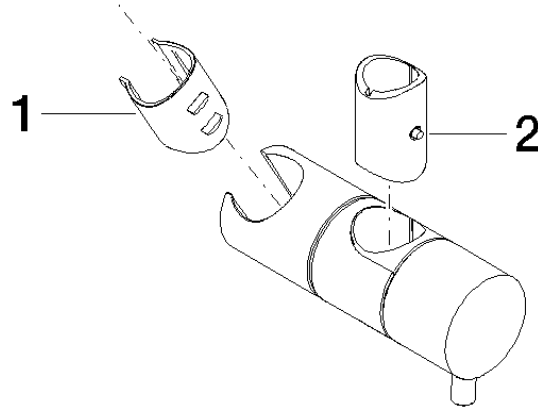

12 580 970

• for pipe diameter 18 mm

Fits: IMO, LULU, MADISON, MEM, TARA,  
CL.1, LISSÉ, VAIA, META, CYO

	Platinum	12 580 970-08
	Chrome	12 580 970-00
	Brushed Platinum	12 580 970-06
	Durabass (23kt Gold)	12 580 970-09
	Dark Chrome	12 580 970-19
	Light Gold	12 580 970-26
	Brushed Light Gold	12 580 970-27
	Brushed Durabass (23kt Gold)	12 580 970-28
	Matte Black	12 580 970-33
	Brushed Bronze	12 580 970-42
	Brushed Champagne (22kt Gold)	12 580 970-46
	Champagne (22kt Gold)	12 580 970-47
	Brushed Chrome	12 580 970-93
	Brushed Dark Platinum	12 580 970-99

12 580 970

mm [inches]

12 580 970

**Product version from 10/1/2023**

Parts for other  
finishes can be found  
here: [Chrome](#)

## Slide unit - Platinum

IMO

12 580 970

#### Product version from 10/1/2023

No.	Item Number	Name	Quantity used	Delivery time
	09 12 12 217 90	sleeve	2	2