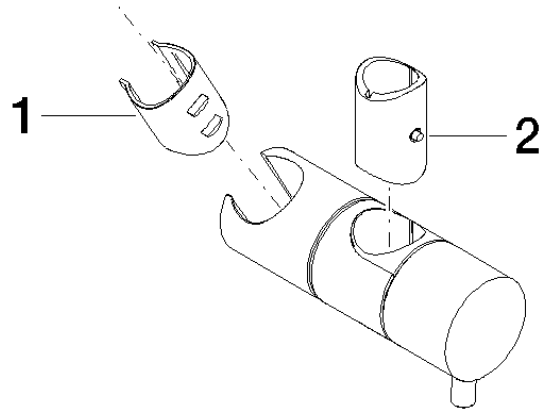

12 580 970

• for pipe diameter 18 mm

Fits: IMO, LULU, MADISON, MEM, TARA,  
CL.1, LISSÉ, VAIA, META, CYO

	Dark Chrome	12 580 970-19
	Chrome	12 580 970-00
	Brushed Platinum	12 580 970-06
	Platinum	12 580 970-08
	Durabrace (23kt Gold)	12 580 970-09
	Light Gold	12 580 970-26
	Brushed Light Gold	12 580 970-27
	Brushed Durabrace (23kt Gold)	12 580 970-28
	Matte Black	12 580 970-33
	Brushed Bronze	12 580 970-42
	Brushed Champagne (22kt Gold)	12 580 970-46
	Champagne (22kt Gold)	12 580 970-47
	Brushed Chrome	12 580 970-93
	Brushed Dark Platinum	12 580 970-99

12 580 970

mm [inches]

12 580 970

Parts for other  
finishes can be found  
here: [Chrome](#)

## Slide unit - Dark Chrome

IMO

12 580 970